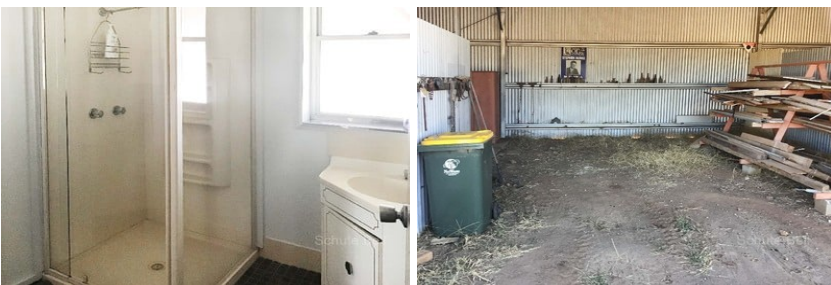

Hard to get

Price : LEASED

3 1 2

3 Bedroom, 1 bathroom farm house for rent approximately 5km outside of Peak Hill. Has a good wood fireplace, window mounted air-con in the main bedroom. The house has solar panels to reduce electricity costs.

***** TENANCY APPLICATION *****

<http://www.schutebell.com.au/property-management/>

Inspection by appointment only

This information has been obtained from our vendor(s) and third parties. We make no representations to its accuracy. All computer images, maps and photographs are indicative only. We are merely passing the information on. Interested parties should make their own enquiries.

Inspections by appointment only

Please contact the agent for a private inspection