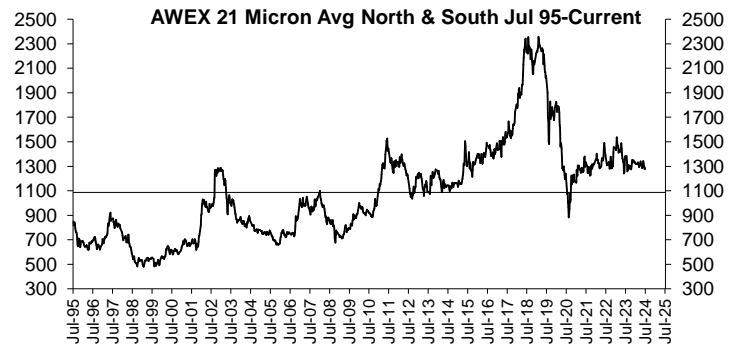

Thursday, 18 July 2024

Schute Bell Badgery Lumby

AWEX 18 Micron Avg North & South Jul 99-Current

AWEX 19 Micron Avg North & South Jul 95-Current

AWEX 20 Micron Avg North & South Jul 95-Current

AWEX 21 Micron Avg North & South Jul 95-Current