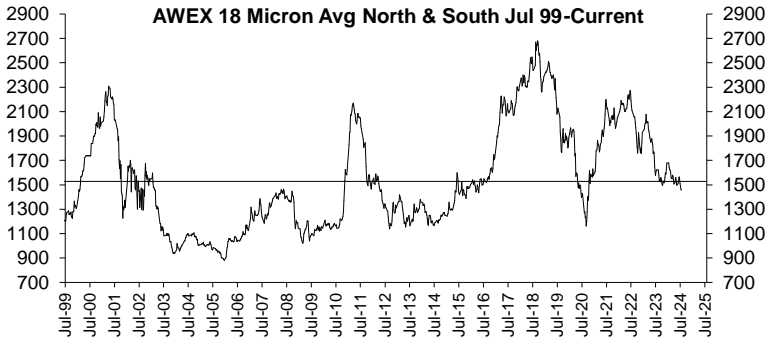

Thursday, 18 July 2024

Schute Bell Badgery Lumby

AWEX 18 Micron Avg North & South Jul 99-Current

AWEX 19 Micron Avg North & South Jul 95-Current

AWEX 20 Micron Avg North & South Jul 95-Current

AWEX 21 Micron Avg North & South Jul 95-Current