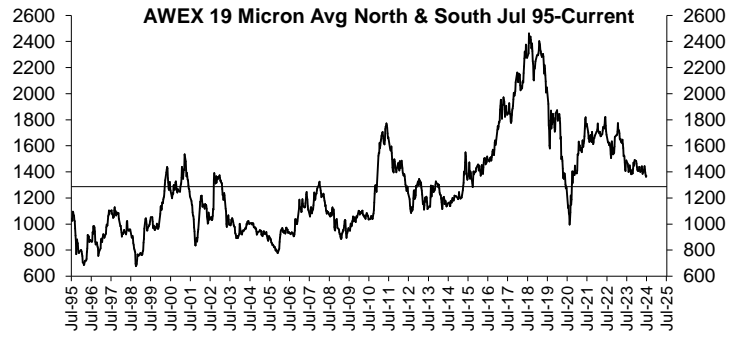

Thursday, 18 July 2024

Schute Bell Badgery Lumby

AWEX 18 Micron Avg North & South Jul 99-Current

AWEX 19 Micron Avg North & South Jul 95-Current

AWEX 20 Micron Avg North & South Jul 95-Current

AWEX 21 Micron Avg North & South Jul 95-Current