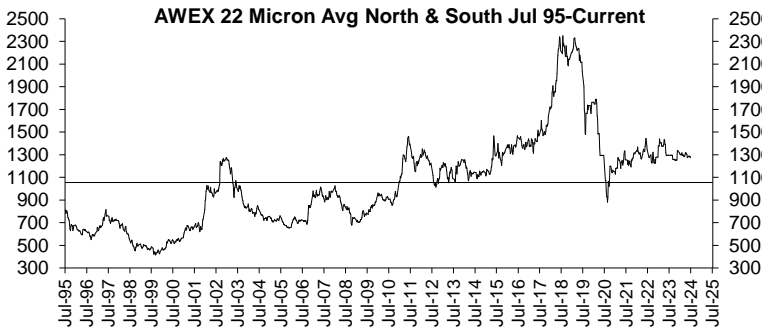

AWEX Eastern Market Indicator in $AUD & $USD