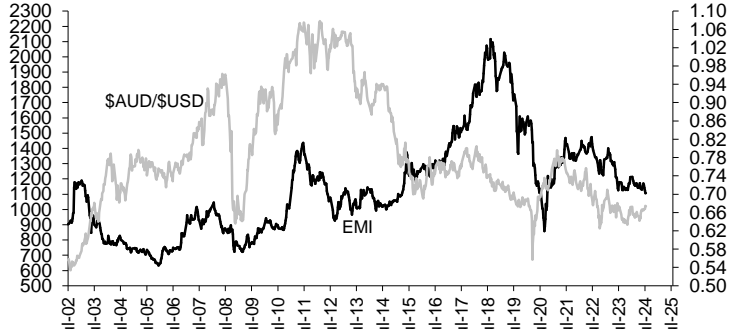

AWEX Eastern Market Indicator in $AUD & $USD