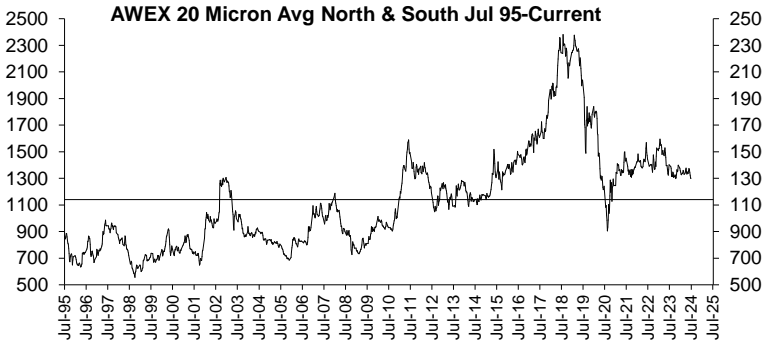

Thursday, 18 July 2024

Schute Bell Badgery Lumby

AWEX 18 Micron Avg North & South Jul 99-Current

AWEX 19 Micron Avg North & South Jul 95-Current

AWEX 20 Micron Avg North & South Jul 95-Current

AWEX 21 Micron Avg North & South Jul 95-Current